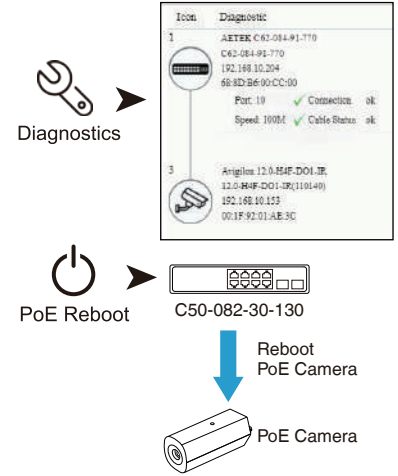

## Camera Dashboard

Device Dashboard

**Device Type** IP Cameras

**Device Name** 12.0-H4F-DO1-IR(110140)

**Model Name** 12.0-H4F-DO1-IR

**MAC Address** 00:1F:92:01:AE:3C

**IP Address** 192.168.10.153

**Http Port** 80

**PoE Used** 4.21 W

Close Apply

Login Diagnostics PoE Reboot

Dashboard Notification Monitor