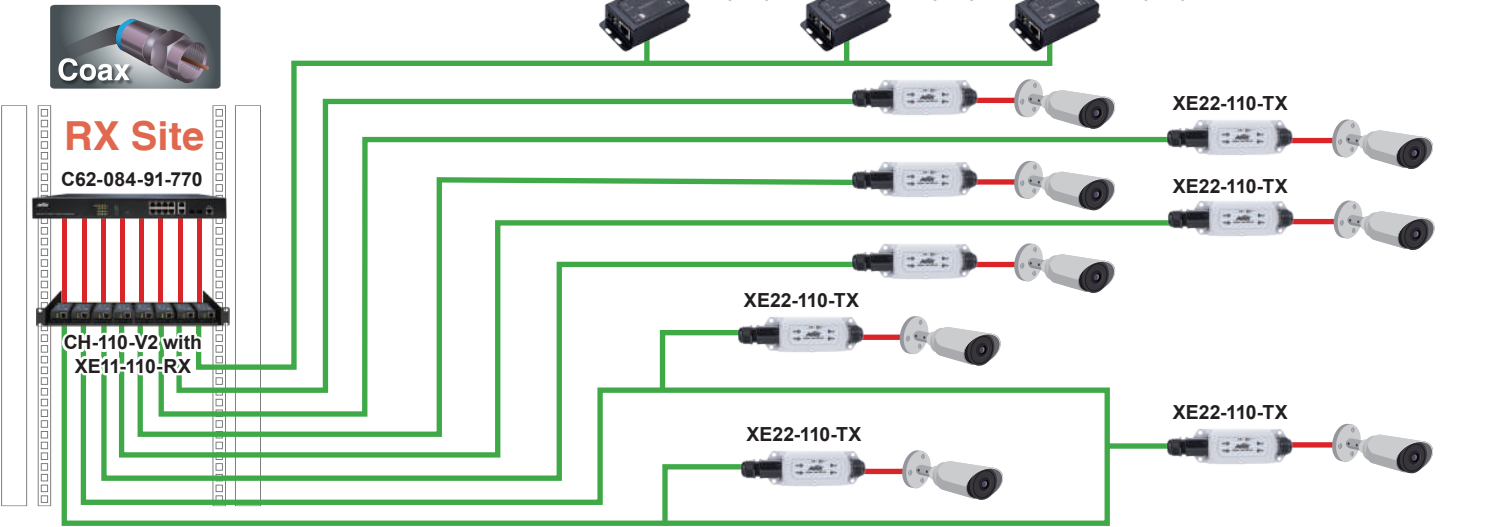

# Smart 1,200(3,937ft) meters Long Reach PoE Solution

## Applications

Coax

Coax

PoE (Data + Power) — Coax (Data + Power)

Cat.5e  
Cat6

PoE (Data + Power)

## Topology View