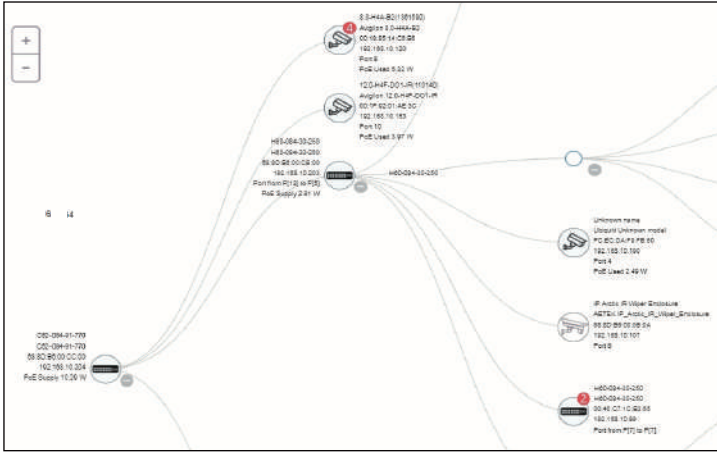

## Applications

Coax

Coax

PoE (Data + Power) — Coax (Data + Power)

Cat.5e  
Cat6

PoE (Data + Power)

## Topology View

## Floor Map View