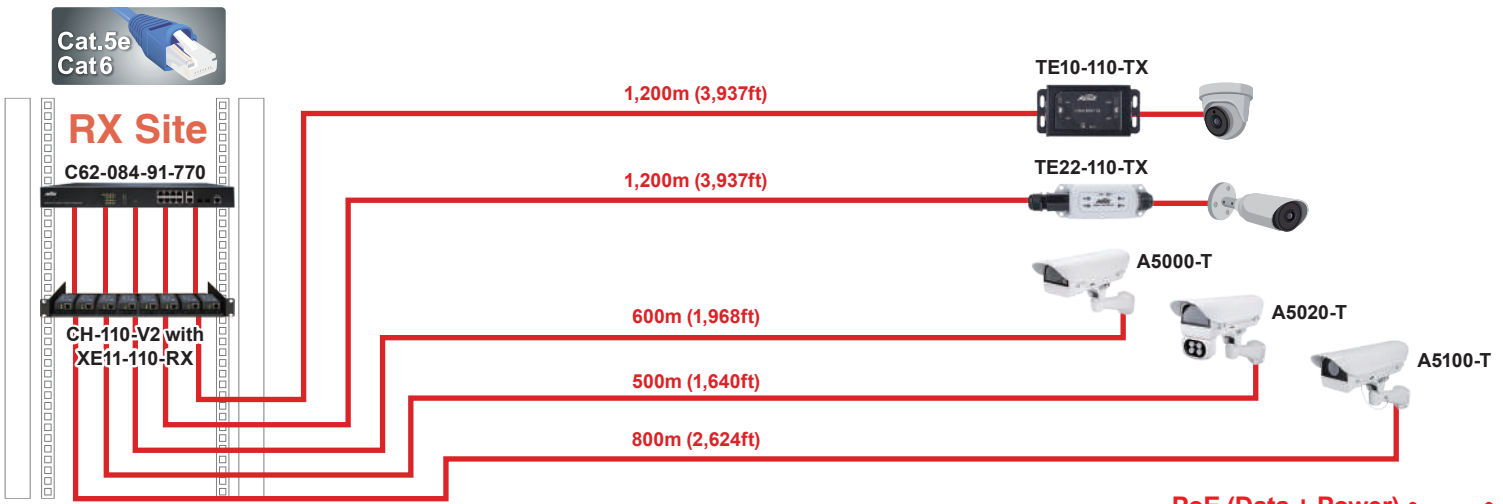

## Applications

Coax

Coax

PoE (Data + Power) — Coax (Data + Power)

Cat.5e  
Cat6

PoE (Data + Power)

## Topology View

## Camera Dashboard

Device Dashboard

**Device Type** IP Cameras

**Device Name** 12.0-H4F-DO1-IR(110140)

**Model Name** 12.0-H4F-DO1-IR

**MAC Address** 00:1F:92:01:AE:3C

**IP Address** 192.168.10.153

**Http Port** 80