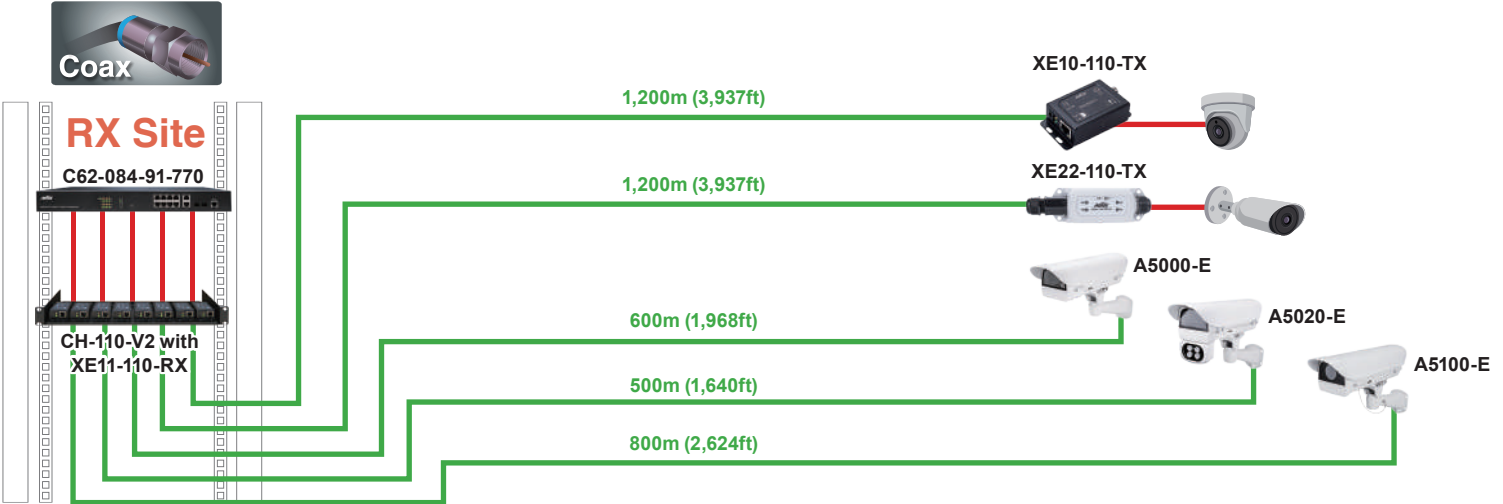

# Smart 1,200(3,937ft) meters Long Reach PoE Solution

## Applications

Coax

Coax

PoE (Data + Power) — Coax (Data + Power)

Cat.5e  
Cat6

PoE (Data + Power)

## Topology View

## Camera Dashboard

Device Dashboard

**Device Type** IP Cameras

**Device Name** 12.0-H4F-DO1-IR(110140)

**Model Name** 12.0-H4F-DO1-IR

**MAC Address** 00:1F:92:01:AE:3C

**IP Address** 192.168.10.153

**Http Port** 80