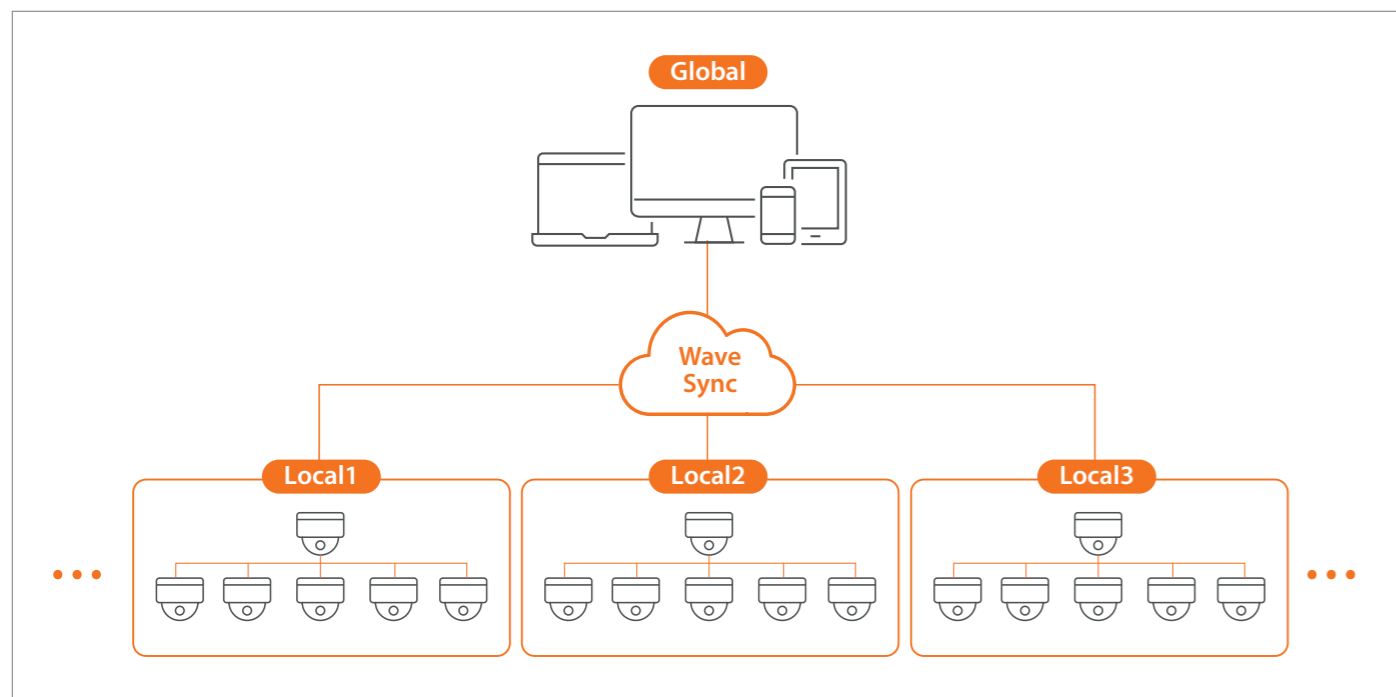

## Server-less solution with built-in rugged SSD

SolidEDGE is server-less cloud managed solution designed for professional surveillance applications. It comes equipped with a built-in rugged SSD that allows for local storage of video footage, eliminating the need for external storage devices.

## Cloud video management with WAVE sync

The SolidEDGE system could be merged with other SolidEDGE systems through WAVE sync, giving additional flexibility to the system. This feature enables remote access and management of on-premise security systems from anywhere in the world. Wave sync also keeps the system up-to-date with regular software and security updates.

## Flexible system structure

The SolidEDGE camera can integrate up to 6 cameras with a single EDGE camera, with embedded WAVE license. A total of six cameras, including EDGE camera, can store and monitor up to 6 video channels, making it suitable for various sites. The EDGE camera includes a Wisenet WAVE license, which syncs with additional cameras that are integrated with EDGE camera.