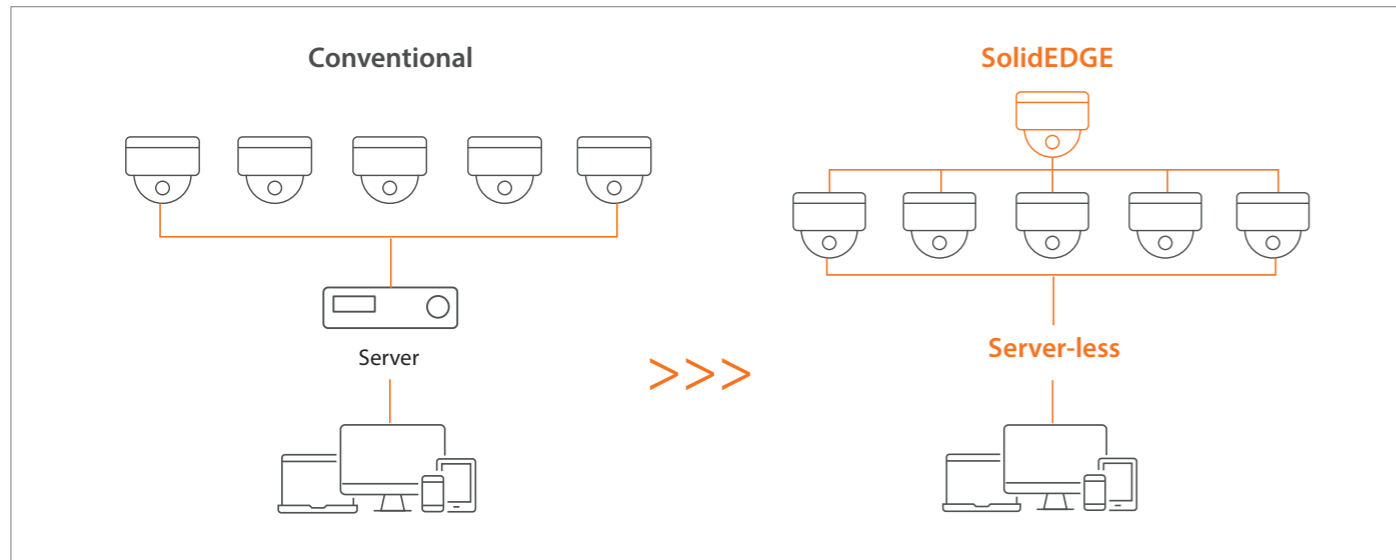

FIRST EDITION 04-2023(M.H)

- Server-less solution
- Flexible system structure
- Cloud video management with WAVE sync
- System Scalability
- SSD status management
- Reinforced durability
- Next level cybersecurity
- Improved environmental protection

## Server-less solution with built-in rugged SSD

SolidEDGE is server-less cloud managed solution designed for professional surveillance applications. It comes equipped with a built-in rugged SSD that allows for local storage of video footage, eliminating the need for external storage devices.

## Cloud video management with WAVE sync

The SolidEDGE system could be merged with other SolidEDGE systems through WAVE sync, giving additional flexibility to the system. This feature enables remote access and management of on-premise security systems from anywhere in the world. Wave sync also keeps the system up-to-date with regular software and security updates.

## Flexible system structure

The SolidEDGE camera can integrate up to 6 cameras with a single EDGE camera, with embedded WAVE license. A total of six cameras, including EDGE camera, can store and monitor up to 6 video channels, making it suitable for various sites. The EDGE camera includes a Wisenet WAVE license, which syncs with additional cameras that are integrated with EDGE camera.