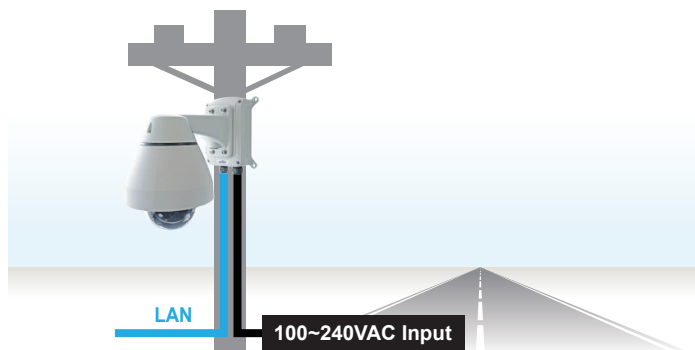

I49-201-A PoE Injector Application

AETEK I49-201-A with Avigilon H5A PTZ :