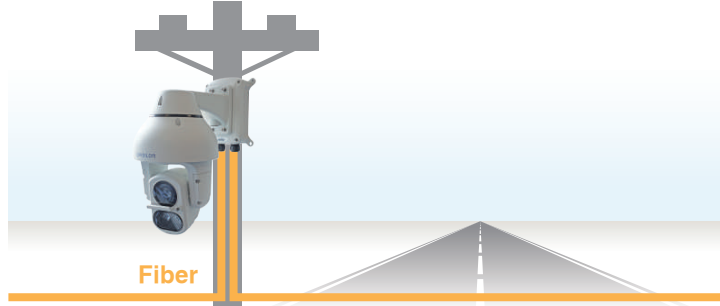

H40-022-90-120-A PoE Switch Application

AETEK H40-022-90-120-A with Avigilon H4 IR PTZ :