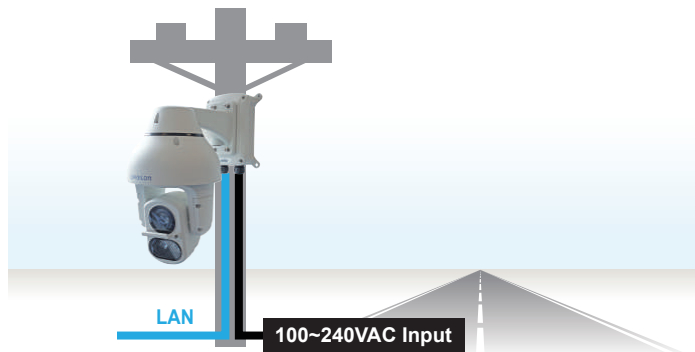

I49-201-A PoE Injector Application

AETEK I49-201-A with Avigilon H4 IR PTZ :