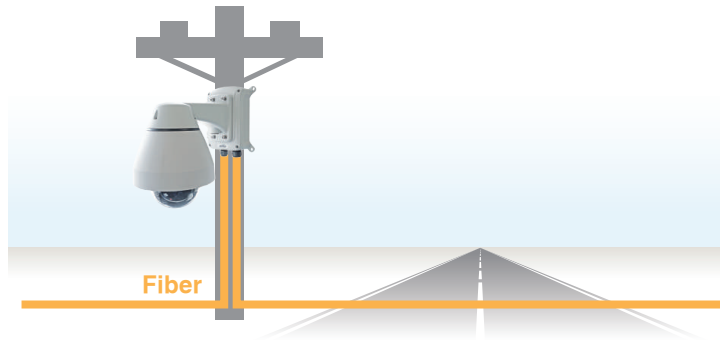

H40-022-90-120-A PoE Switch Application

AETEK H40-022-90-120-A with Avigilon H5A PTZ :

Ordering information

PoE Injector

146-201-A

- Outdoor IP67, IK10, -40°C ~ 65°C
- Provides 60W PoH PoE over 4-pairs UTP/STP
- 12KV PoE surge protection
- Supports 10/100/1000Mbps data rates

149-201-A

- Outdoor IP67, IK10, -40°C ~ 65°C
- Provides 95W PoH PoE over 4-pairs UTP/STP
- 12KV PoE surge protection
- Supports 10/100/1000Mbps data rates

PoE Switch

H40-022-90-120-A

- Outdoor IP67, IK10, -40°C~ 65°C
- 2-port GbE 95W PoH PoE + 2-port GbE SFP
- 12KV PoE surge protection

Download Field Test Avigilon Cameras Report

Copyright © 2021 AETEK INC. All rights reserved.