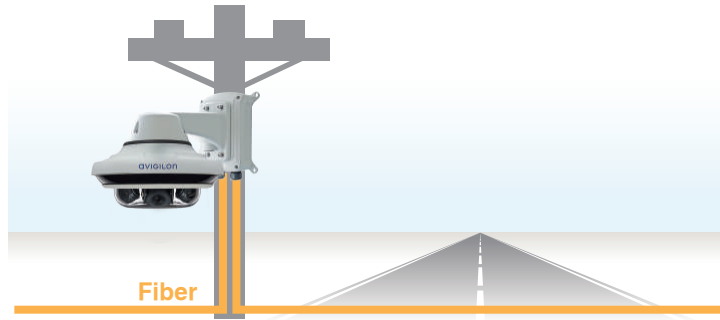

H40-022-90-120-A PoE Switch Application

AETEK H40-022-90-120-A with Avigilon H4 Multisensor :