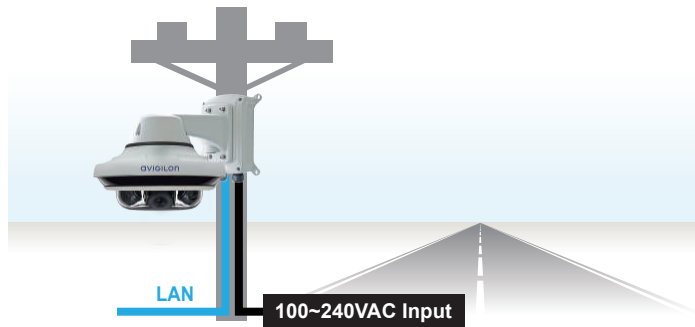

Outdoor IP67/IK10 Gigabit 95W PoE Injector / PoE Switch for Avigilon PTZ/IR PTZ/Multisensor Cameras

Features

- Suits pendant wall mount hole of Avigilon PTZ, IR PTZ, and Multi-sensor cameras
- Casting aluminum enclosure rated IP67 and IK10 impact
- Field test working with Avigilon bt PoE Camera
- Operating temperature between -40°C and 65°C

I46-201-A PoE Injector Application

AETEK I46-201-A with Avigilon H4 Multisensor :